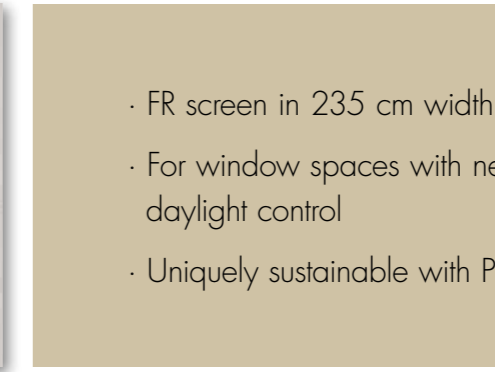

EXCELLENCEVISION FR 101383-0660